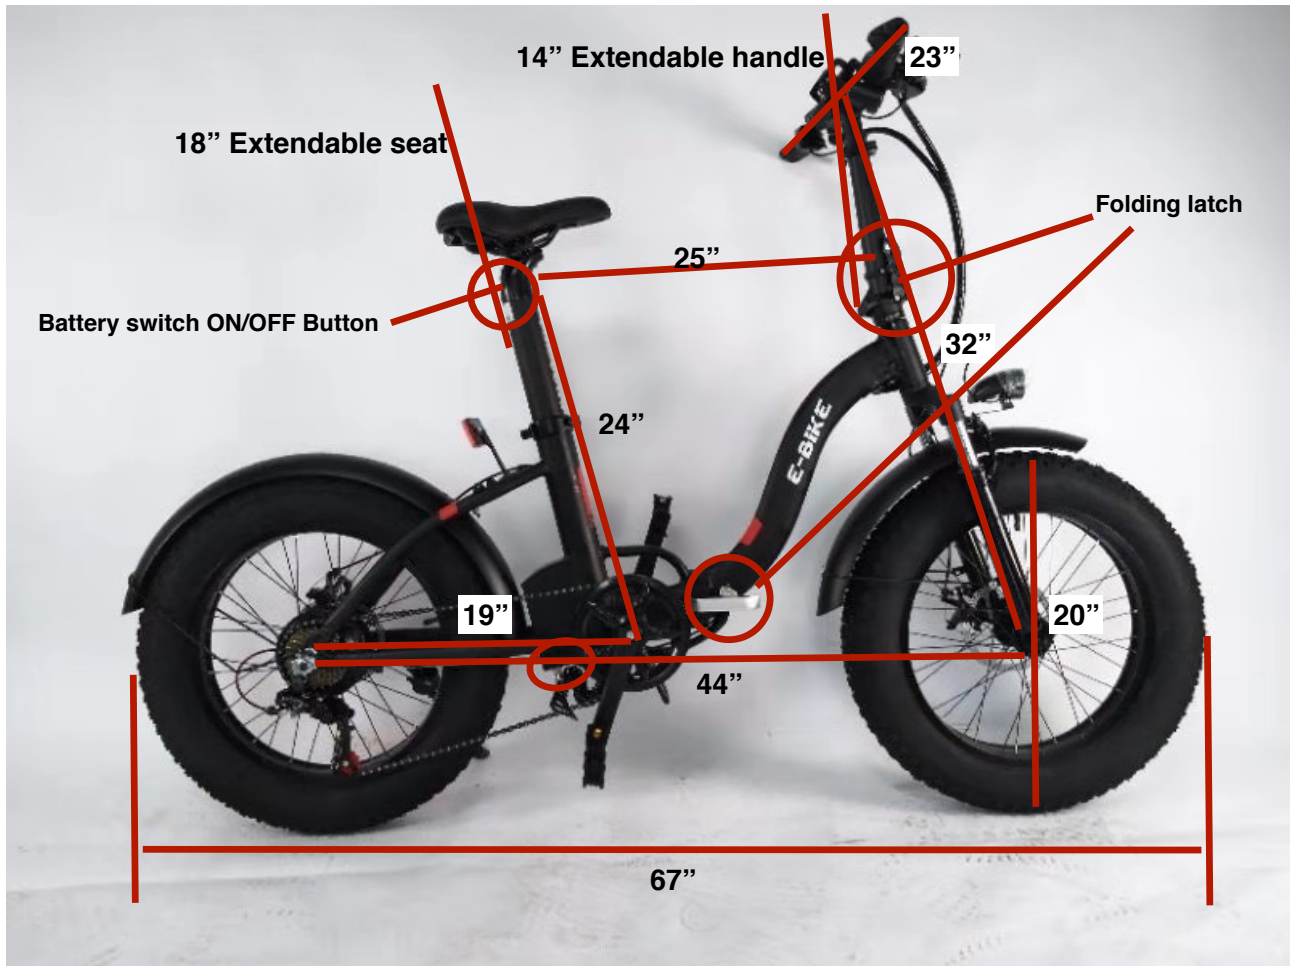

S-1 E Bike FAT BOY Dimensions

Folding Length = 36"

Folding Height = 32"

Folding Width = 15"

Wheel Width = 4"