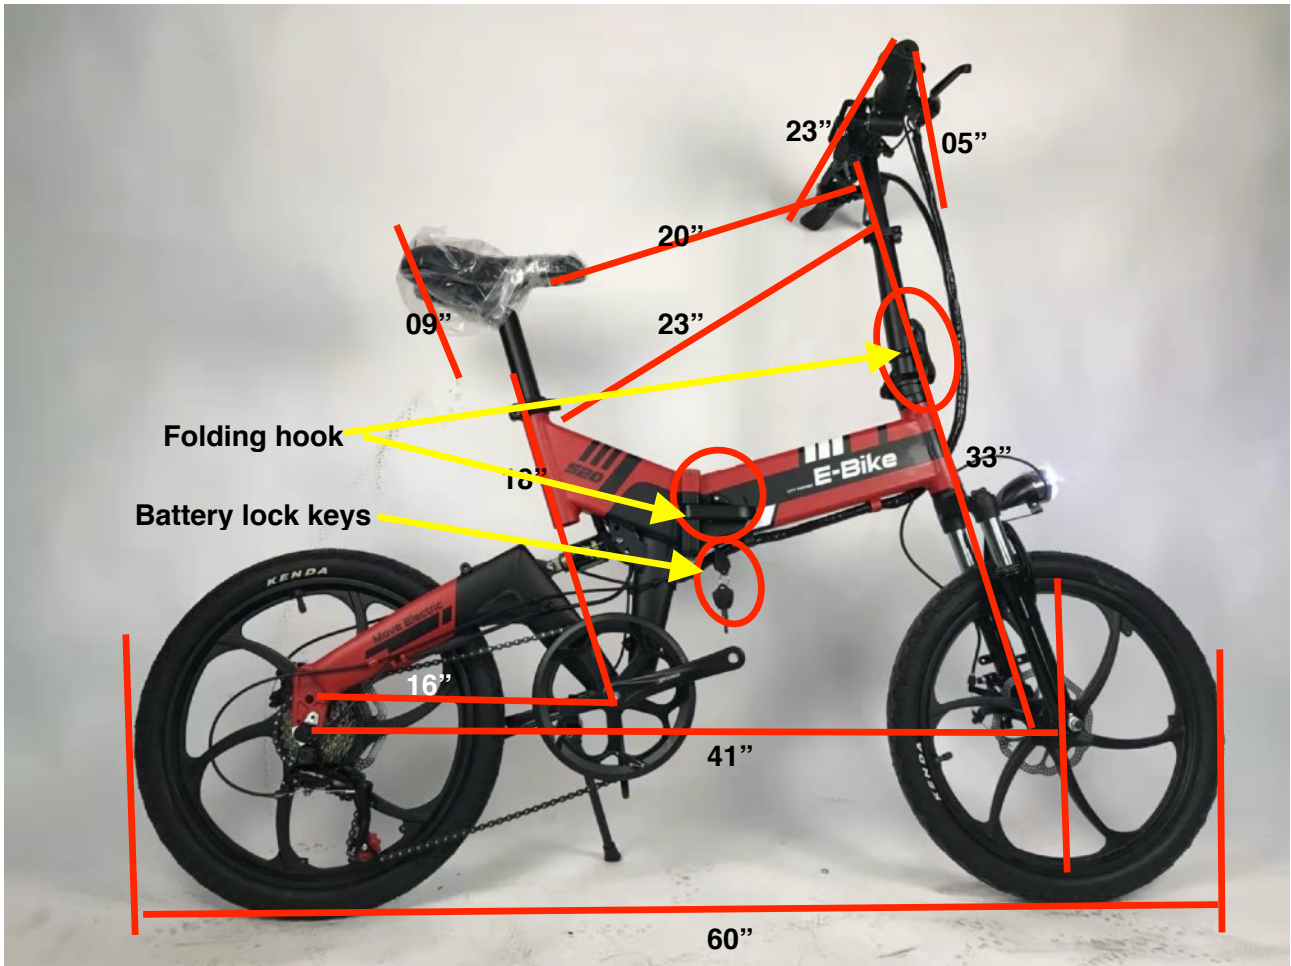

S-3 E Bike Commute

Folding Length = 32"
Fold Height = 31"
Folding Width = 13"